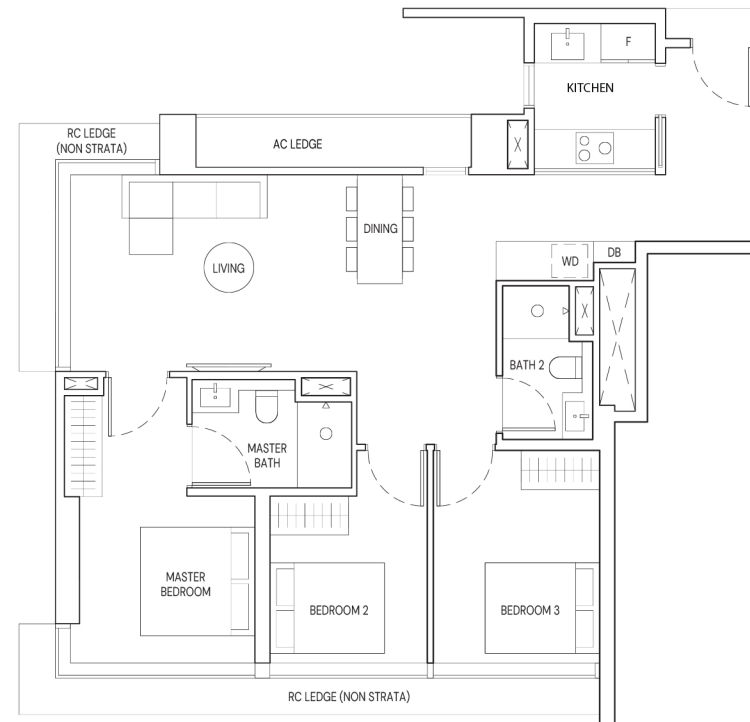

# 3-Bedroom

TYPE C1

UNITS #04-36 to #16-36  
 AREA 93 sqm / 1,001 sqft

TYPE C1H

UNITS #18-36 to #32-36  
 AREA 93 sqm / 1,001 sqft

LEGEND

- DB Distribution Board
- F Fridge
- WD Washer-Dryer

Areas include AC Ledge, Balcony and Strata Void Area (where applicable). Orientation and facings will differ depending on the unit you are purchasing, please refer to the key plan. Plans are not drawn to scale and subject to change as may be required or approved by the relevant authorities. All areas are estimate only and are subject to final survey.